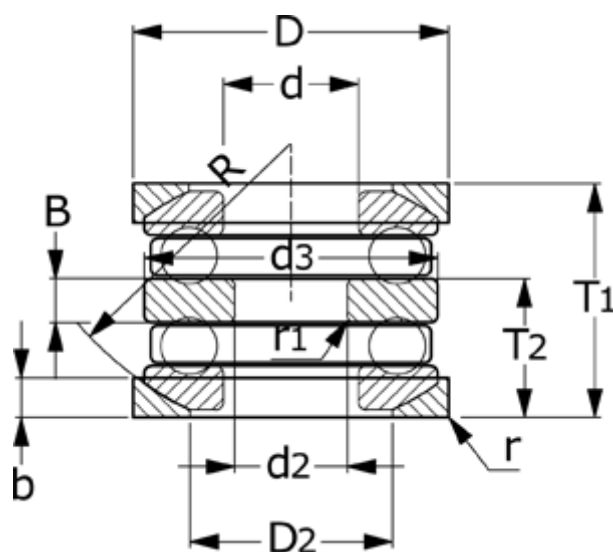

Article number: 572006013503

Description: NSK Double direction thrust ball bearing 54415U
d=60 D=160 T=135 w/aligning seat washer

Measures

= Flere måldata: Hent PDF katalog under dokumenter

$b = 21$

$B = 26$

$d = 75$

$D = 160$

$d_2 = 60$

$D_2 = 115$

$d_3 = 160$

$r = 2$

$R = 125$

$R_1 = 1$

$T_1 = 135$

$T_2 = 70.5$